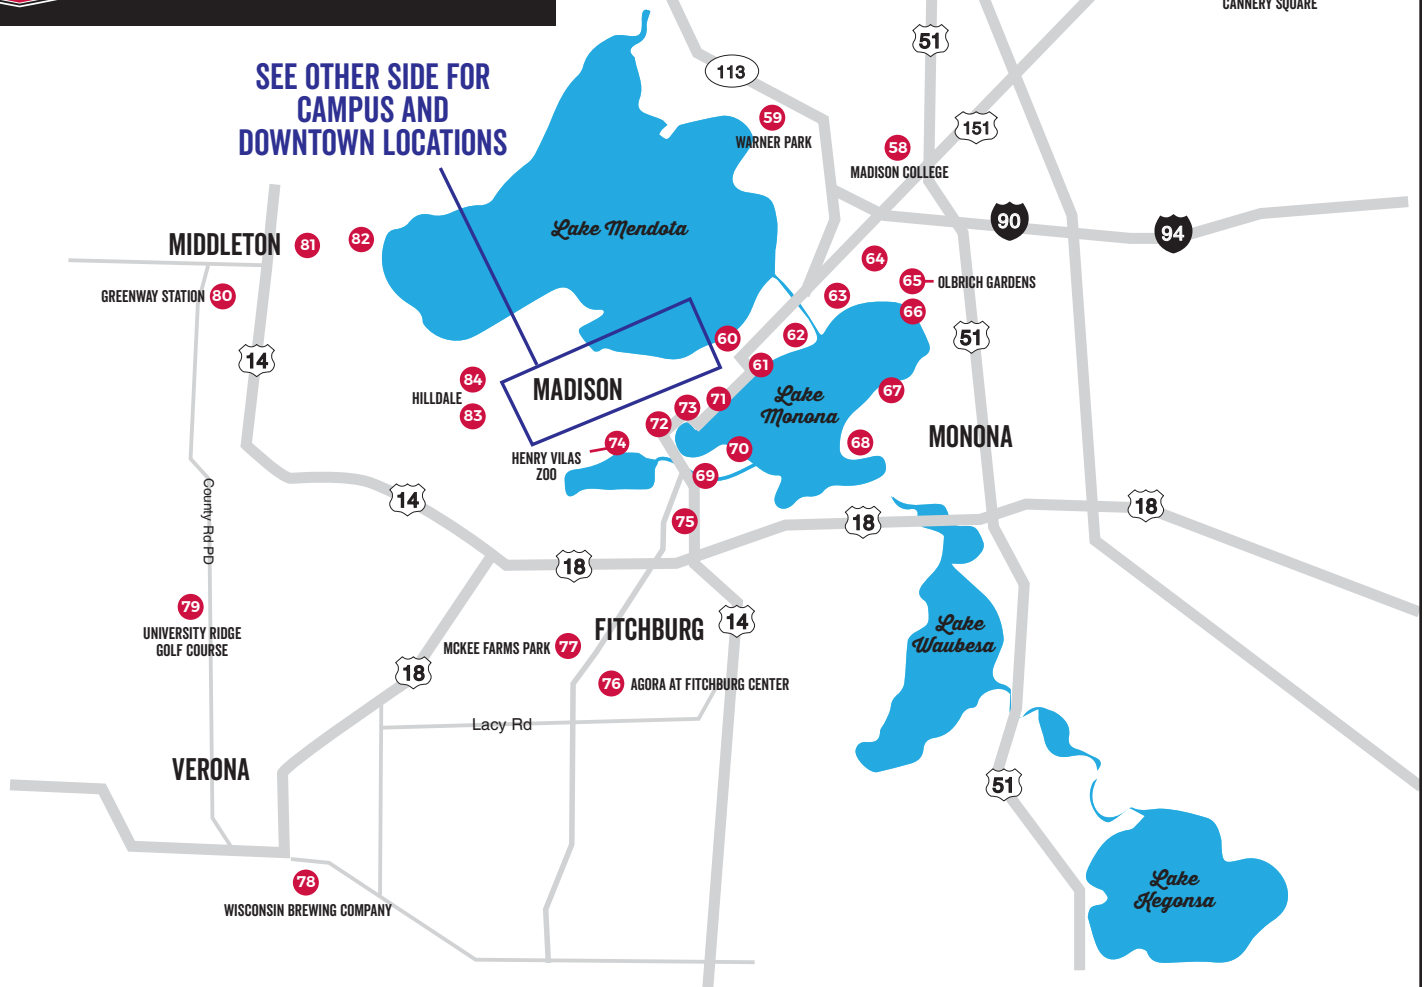

# SOUTH/WEST AND NORTH/EAST LOCATIONS

## SUN PRAIRIE

56 57  
CANNERY SQUARE

SEE OTHER SIDE FOR  
CAMPUS AND  
DOWNTOWN LOCATIONS

- 56 We All Fit Together | Cannery Square, Sun Prairie
- 57 Buck-y Badger | Cannery Square, Sun Prairie
- 58 Bucky Bot | Madison College, 1701 Wright St.
- 59 Broadcaster Bucky | Warner Park Community Recreation Center
- 60 Sunburst | James Madison Park
- 61 Between the Lakes | S. Blair St. at Williamson St.
- 62 Music Man | McPike Park
- 63 Bucky de los Muertos | Monty's Blue Plate Diner
- 64 Our Hearts Belong to Bucky | Goodman Community Center
- 65 Grow | Olbrich Botanical Gardens
- 66 Hip Buckster | Olbrich Park
- 67 It's Always Construction Season! | Schluter Park, Monona
- 68 Farmer Bucky | Winnequah Park, Monona
- 69 Bucky in Bearadise | Goodman Pool
- 70 It Takes Two Wheels | Olin Park

- 71 Strike up the Band | John Nolen Dr. at S. Broom St. (lakeside)
- 72 Rugby Bucky | Brittingham Park
- 73 Bucky on Ice | 150 N. Shore Dr.
- 74 Pieces of Wisconsin | Henry Vilas Zoo
- 75 All Hands on Bucky | 2300 S. Park St.
- 76 BioTech Bucky | Agora at Fitchburg Center
- 77 Bike the 'Burg Bucky | McKee Farms Park, Fitchburg
- 78 Border Battle | Wisconsin Brewing Company, Verona
- 79 The Long Drive Dominator | University Ridge
- 80 Funky Buckingham | Greenway Station, Middleton
- 81 Bucky the Builder | Downtown Middleton
- 82 Work Safe Bucky | Lakeview Park, Middleton
- 83 Jump Around Bucky | Hilldale Shopping Center
- 84 Bucky in Red | Hilldale Shopping Center
- 85 Golden Bucky | Golden Bucky changes locations during the parade!  
Follow his adventures at [buckyonparade.com](http://buckyonparade.com)

For a comprehensive parade map including full address listings, artist info, sponsor listings and more, visit [buckyonparade.com](http://buckyonparade.com)